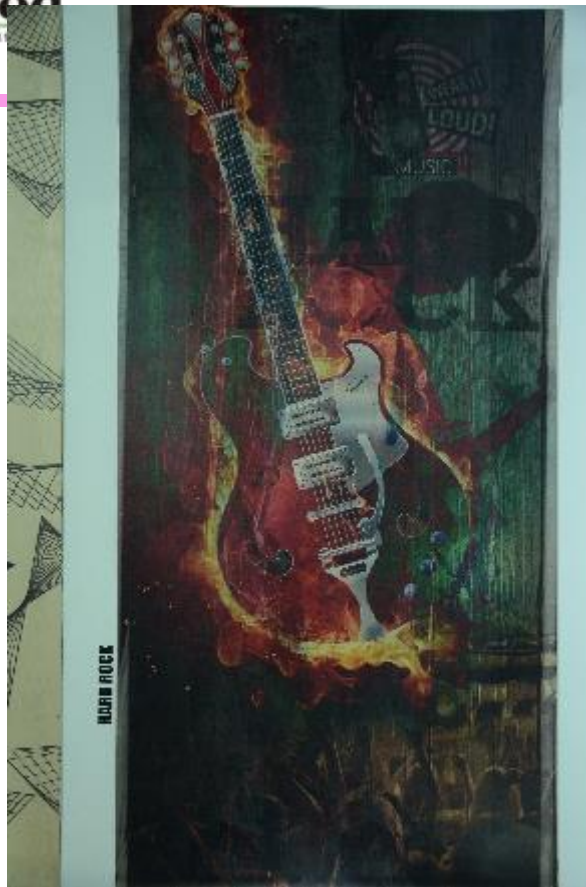

Digital Collection-Hard Rock