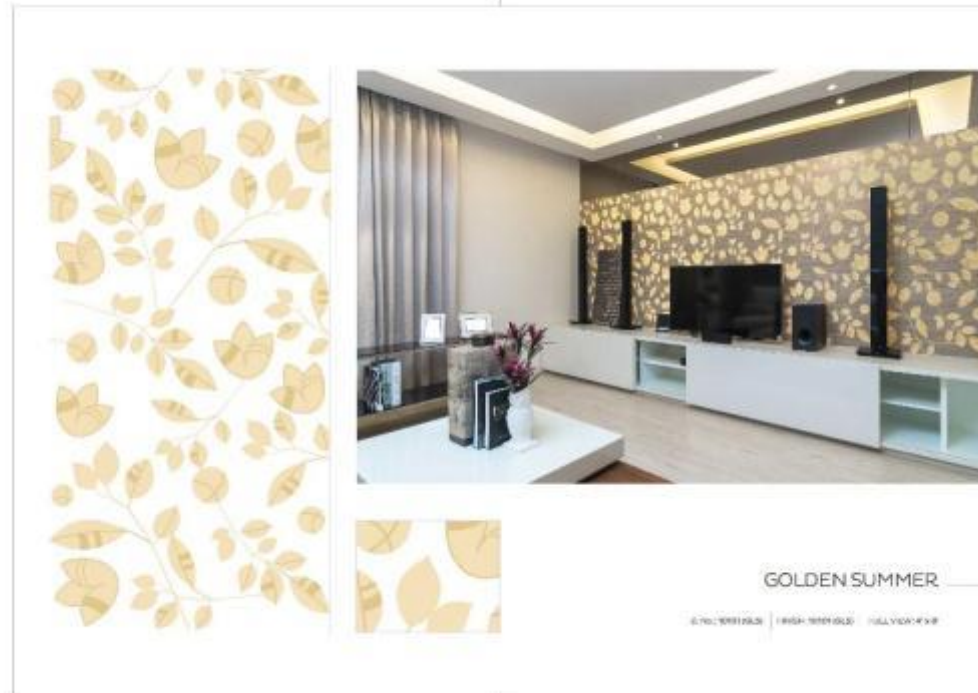

Image is required in following format:

4x8 Size , 300 DPI, Illustrator/Photo shop/Corel draw/TIF

Technical specifications:

Ink used : UV ink

Sanding not required

During polish: only with spray, no cloth to be used